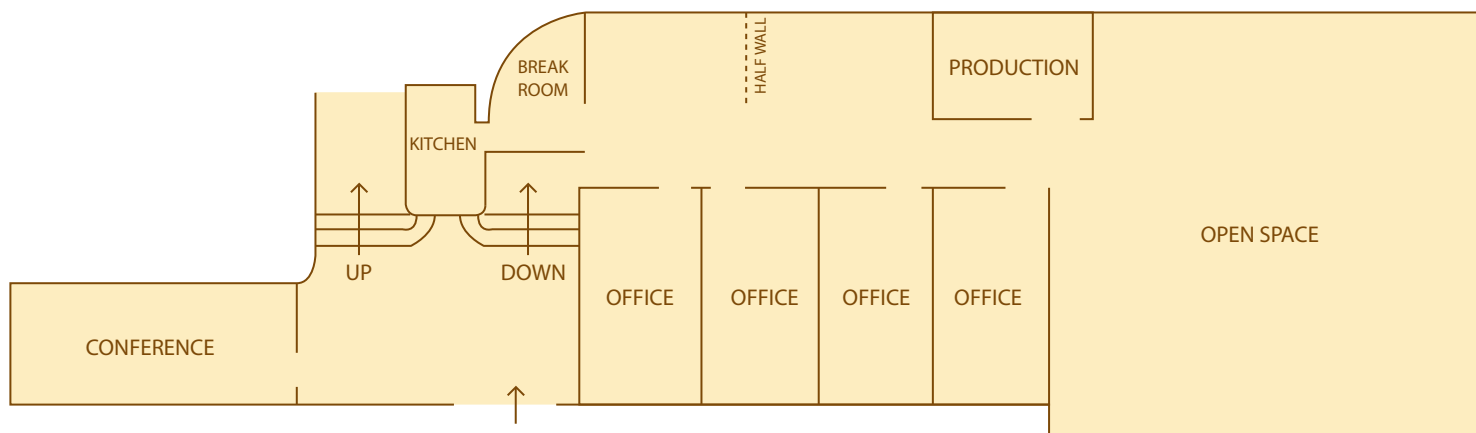

LEVEL 2

LEVEL 1

For more information please contact:

STEVE NEWHAUSER

415.477.8499

steve@starboardnet.com

HANS HANSSON

415.765.6897