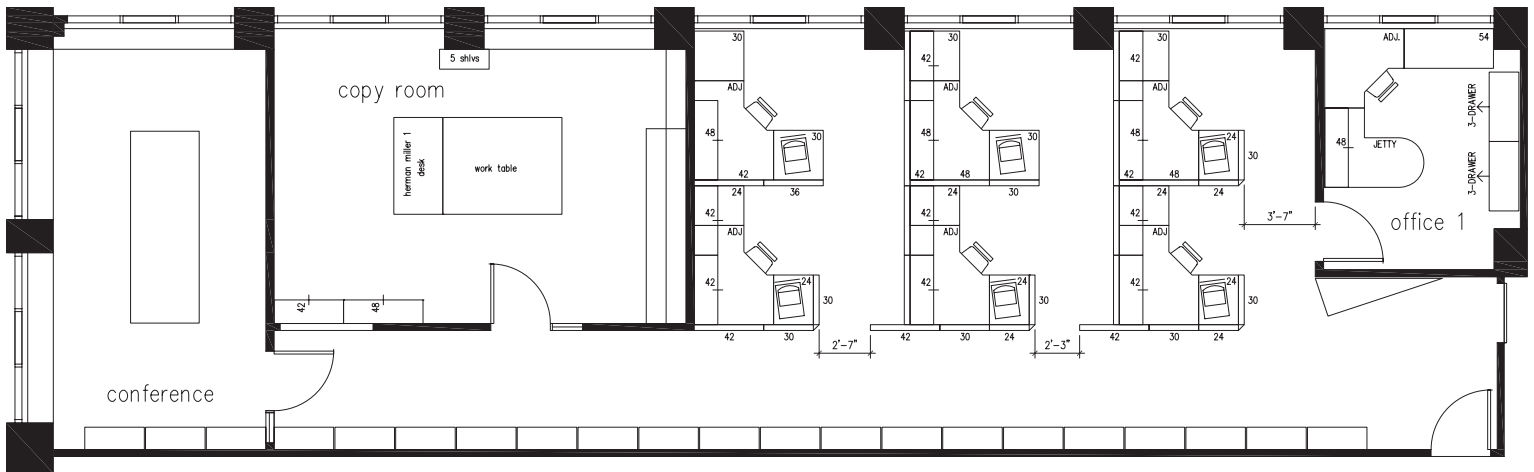

# 450 SANSOME STREET

Financial District • San Francisco, California

450 SANSOME | SUITE 250

FOR MORE INFORMATION PLEASE CONTACT:

**HANS HANSSON** | hans@starboardnet.com  
415.765.6897 | CA DRE LIC# 00872902