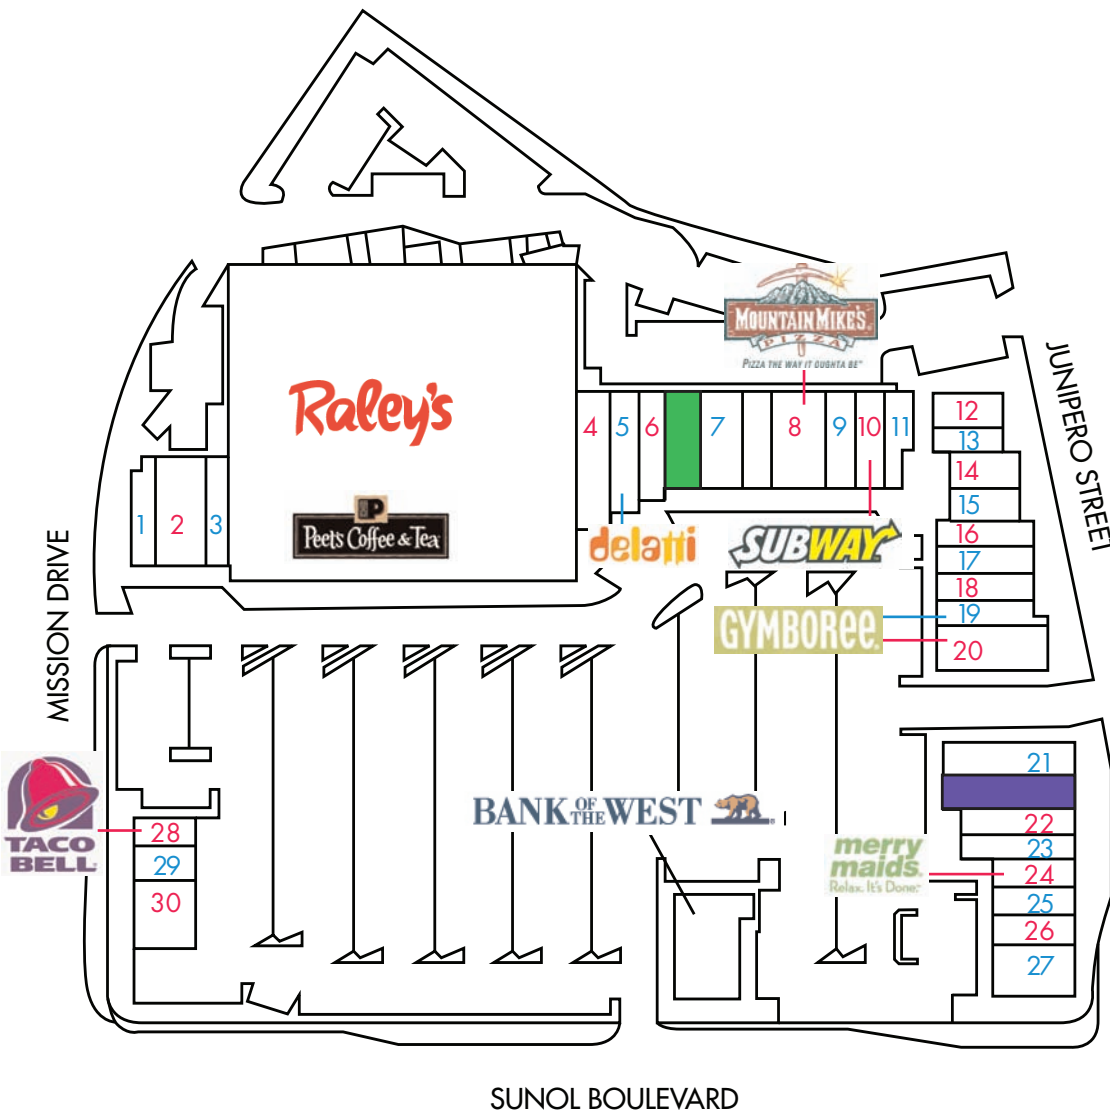

### Description:

Beautifully renovated Oak Hills Shopping Center is introducing two retail spaces for immediate lease! This Raley's anchored community center enjoys a wonderful presence in the heart of Pleasanton on Sunol Boulevard. Join Raley's, Peet's, Round Table Pizza, Taco Bell, Jim's Country Kitchen, Bagel Street Cafe, pet supplies, veterinarian and sundry other service oriented retailers which create great synergy for this upscale marketplace.

### Neighboring Retailers:

- Mountain Mike's Pizza
- Pak Mail
- Top Nails
- Taco Bell
- Gymboree
- Crank
- Bagel Street Cafe
- Delatti

*For more information please contact:*

JANE WOOLLEY | 415.694.5364  
jane@starboardnet.com | DRE #01832781

# 5400 SUNOL BOULEVARD

Pleasanton, California

- AVAILABLE: ±1,950 SQ FT
- AVAILABLE: ±2,400 SQ FT

1. Oak Hill Cleaner
2. Bagel Street Cafe
3. Vogue Hair Studio
4. Feiffers Interior Design
5. Delatti
6. Crown Trophy
7. Dance Studio
8. Mountain Mike's Pizza
9. Pak Mail
10. Subway
11. Top Nail
12. Accupuncture
13. Accupuncture
14. Tutor
15. Tutor
- 16.2 The Point
17. Martial Arts
18. Martial Arts
19. Gymboree
20. Gymboree
21. Petway
22. Chiropractor
23. Veterinarian
24. Merry Maids
25. Donut
26. Golf & Tennis
27. Crank
28. Taco Bell
29. Chinese
30. Jim's Country Kitchen