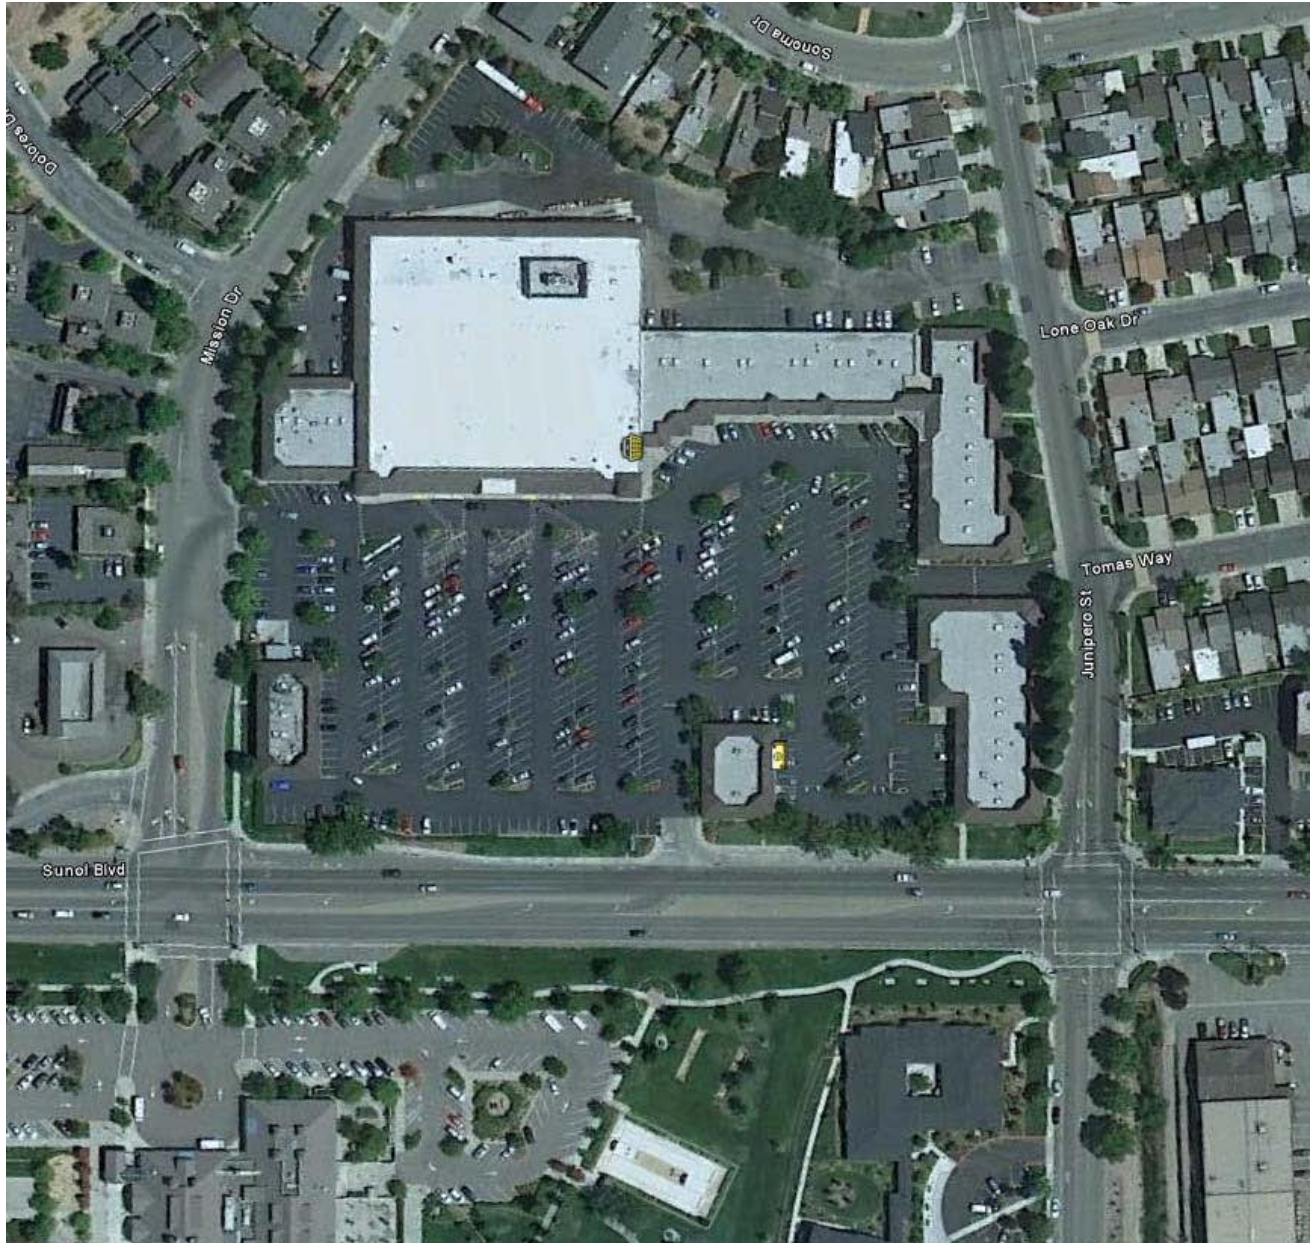

5400 SUNOL BOULEVARD

Pleasanton, California

For more information please contact:

JANE WOOLLEY | 415.694.5364
jane@starboardnet.com | DRE #01832781

TRISH GONSALVES | 415.765.6890
trish@starboardnet.com | DRE #01830752

STARBOARD
WTCN RETAIL GROUP

Where Retail Comes to Life

33 New Montgomery, Suite 1230
San Francisco, CA 94105
phone 415.765.6900 fax 415.956.2003
www.starboardnet.com